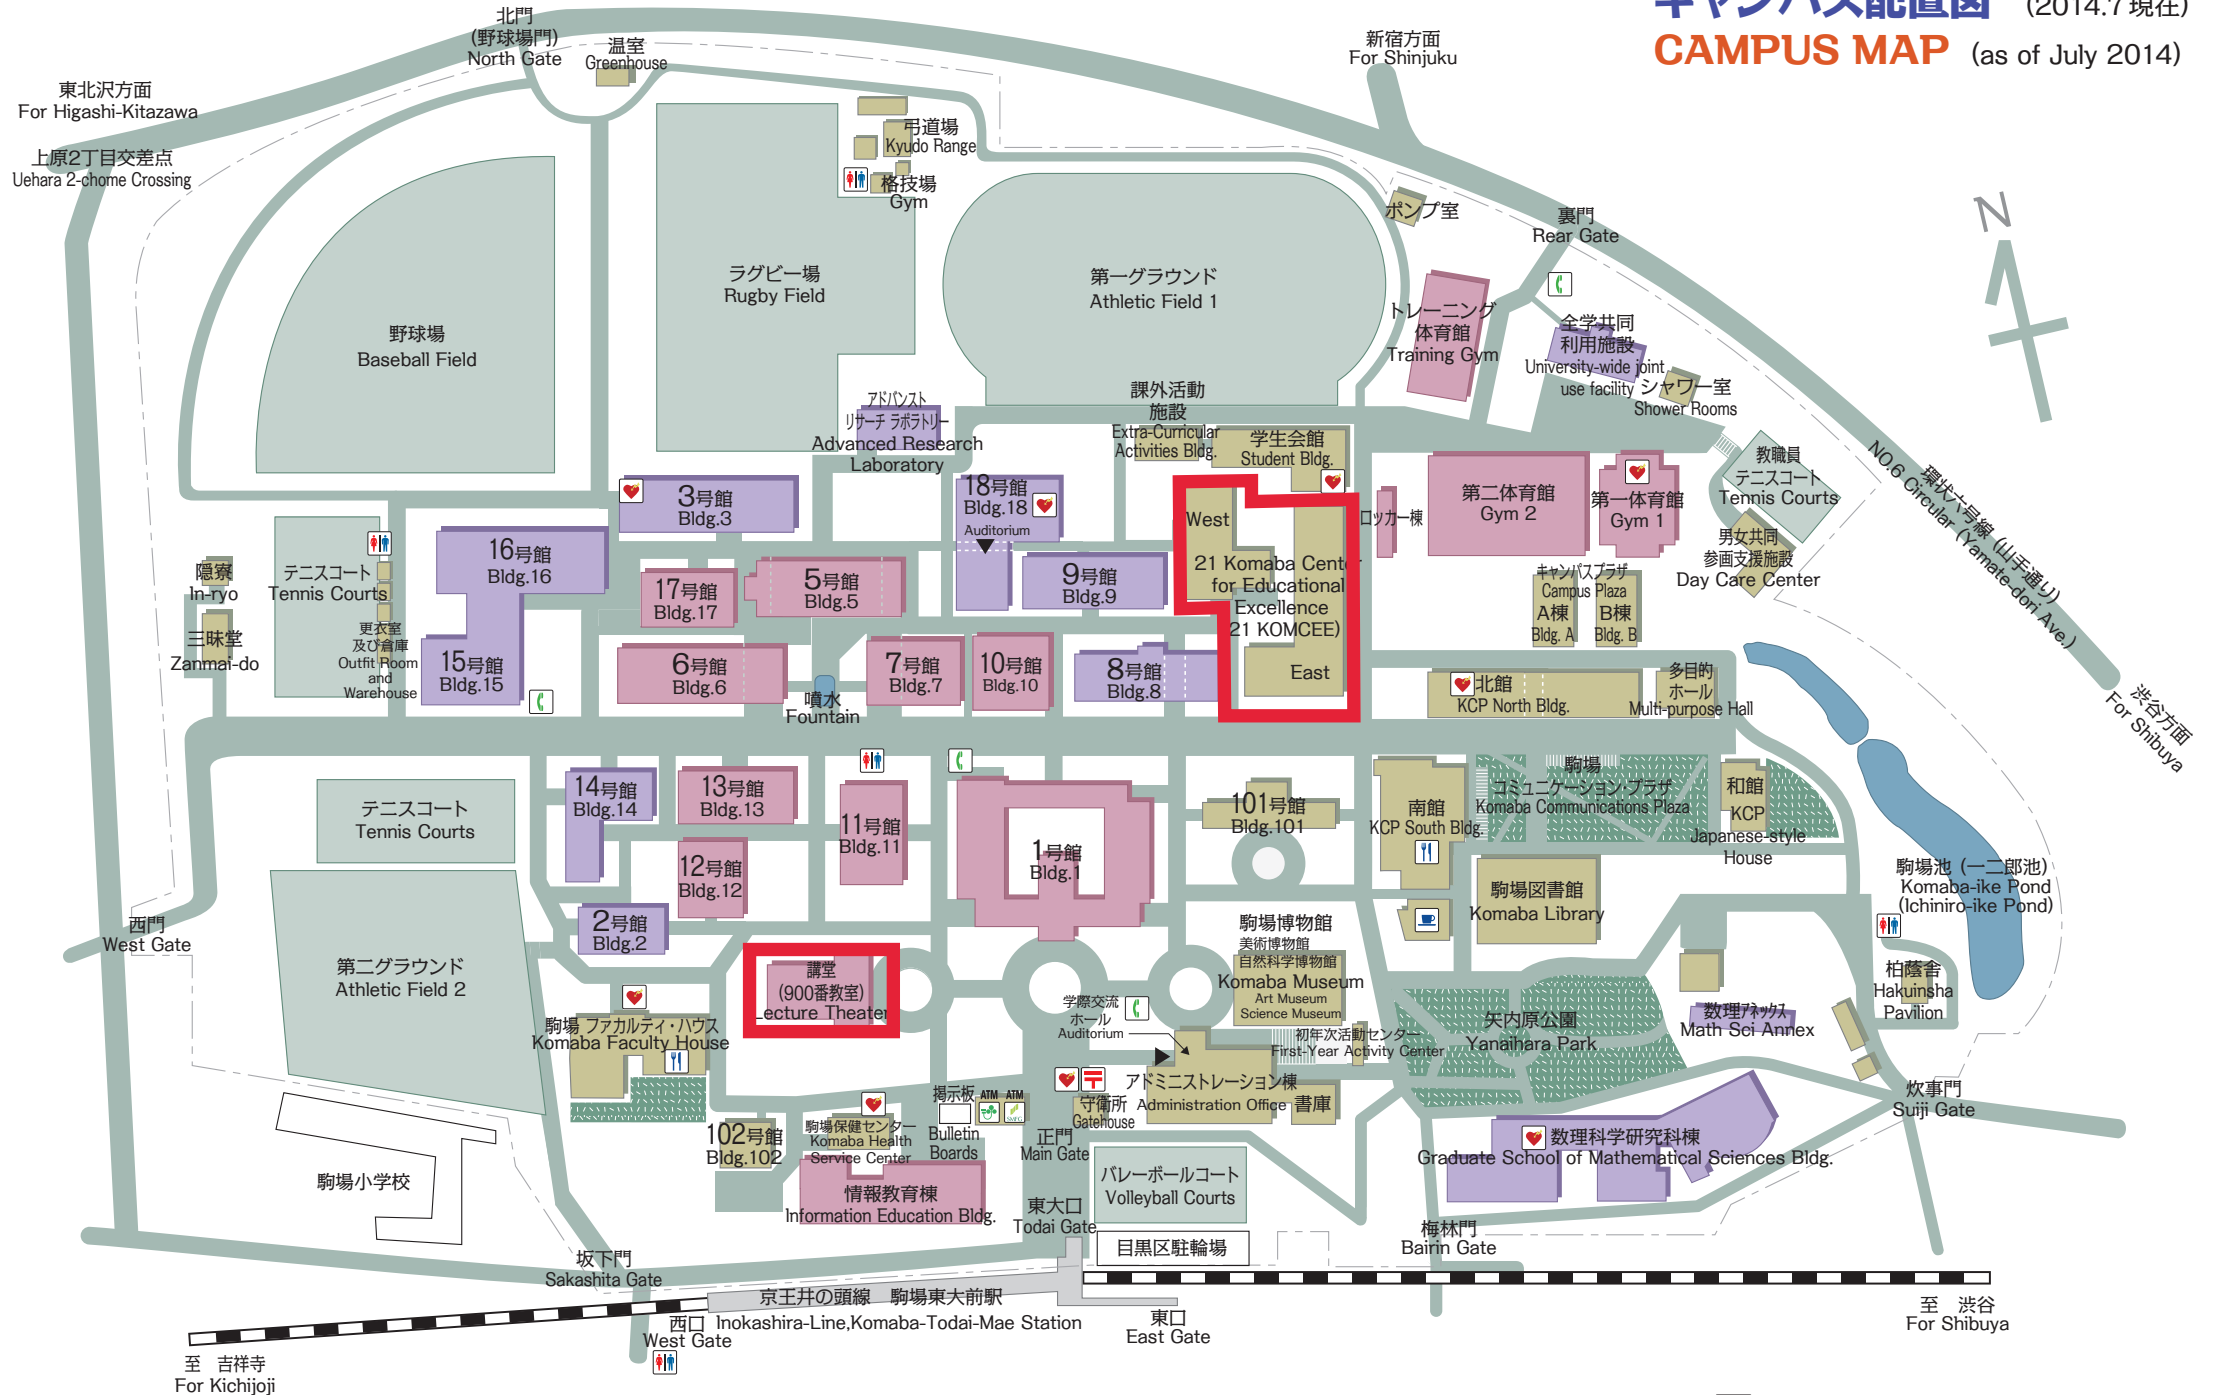

# キャンパス配置図 (2014.7現在)

## CAMPUS MAP (as of July 2014)

...自動体外式除細動器 (AED) 設置場所  
 Locations of an Automated External Defibrillator